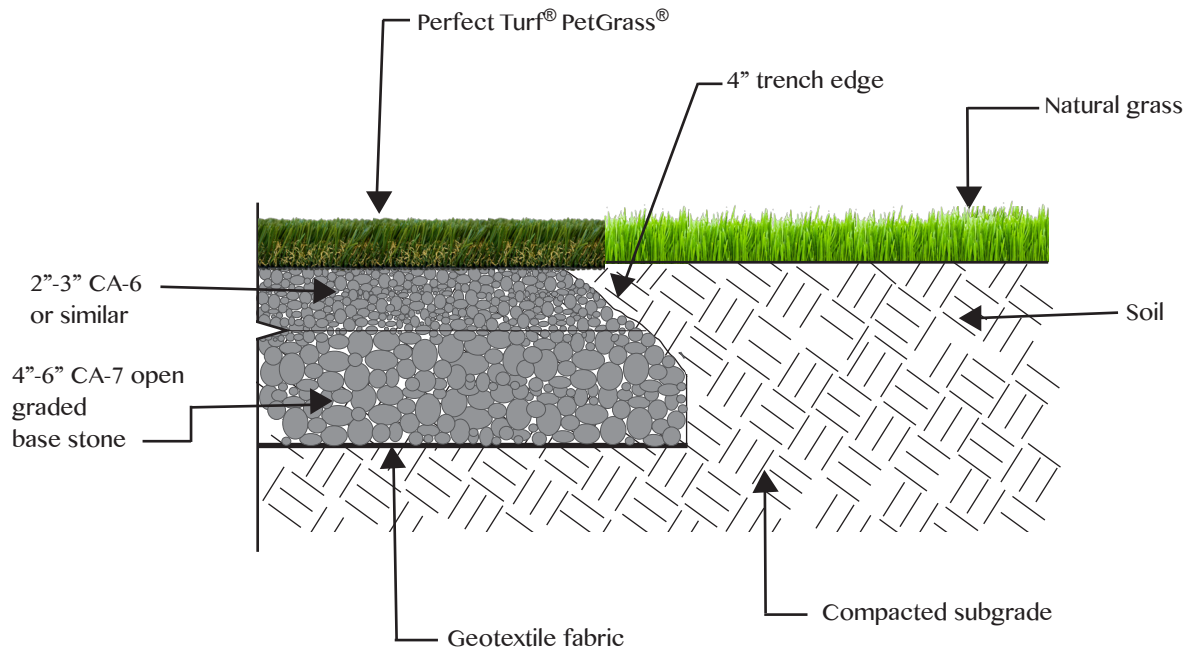

PERFECT TURF® DETAIL

Trench Edge Detail at Natural Grass

Perfect Turf

NOT TO SCALE

2015 © Perfect Turf LLC, Wood Dale, IL
Contact: 888-796-8873 or visit www.perfectturfinc.com for additional information

DP2