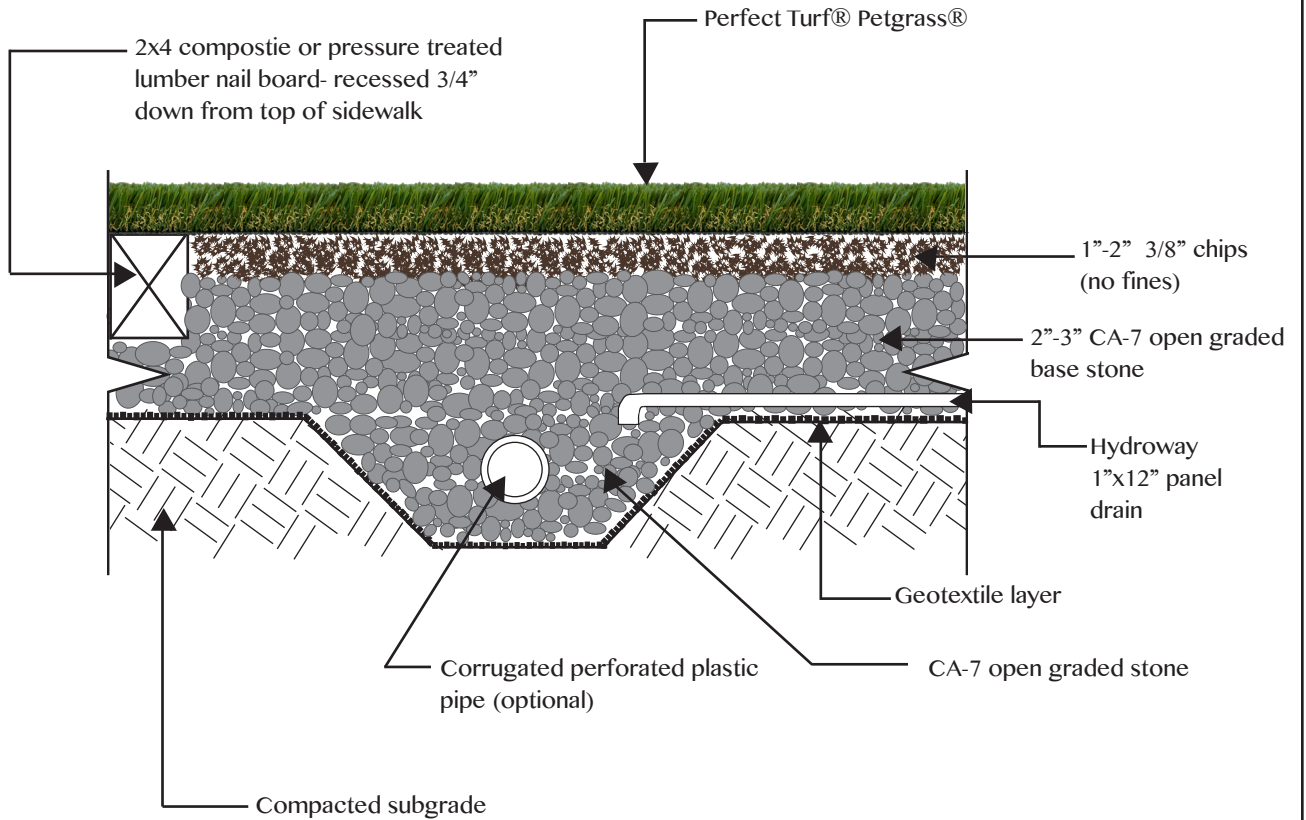

# PERFECT TURF® OVER STONE BASE & UNDER DRAIN BEDDING

## Minimum Recommended Base With Flat Drains Dog Facility

**Perfect Turf**

NOT TO SCALE

2015 © Perfect Turf LLC, Wood Dale, IL  
 Contact: 888-796-8873 or visit [www.perfectturfinc.com](http://www.perfectturfinc.com) for additional information