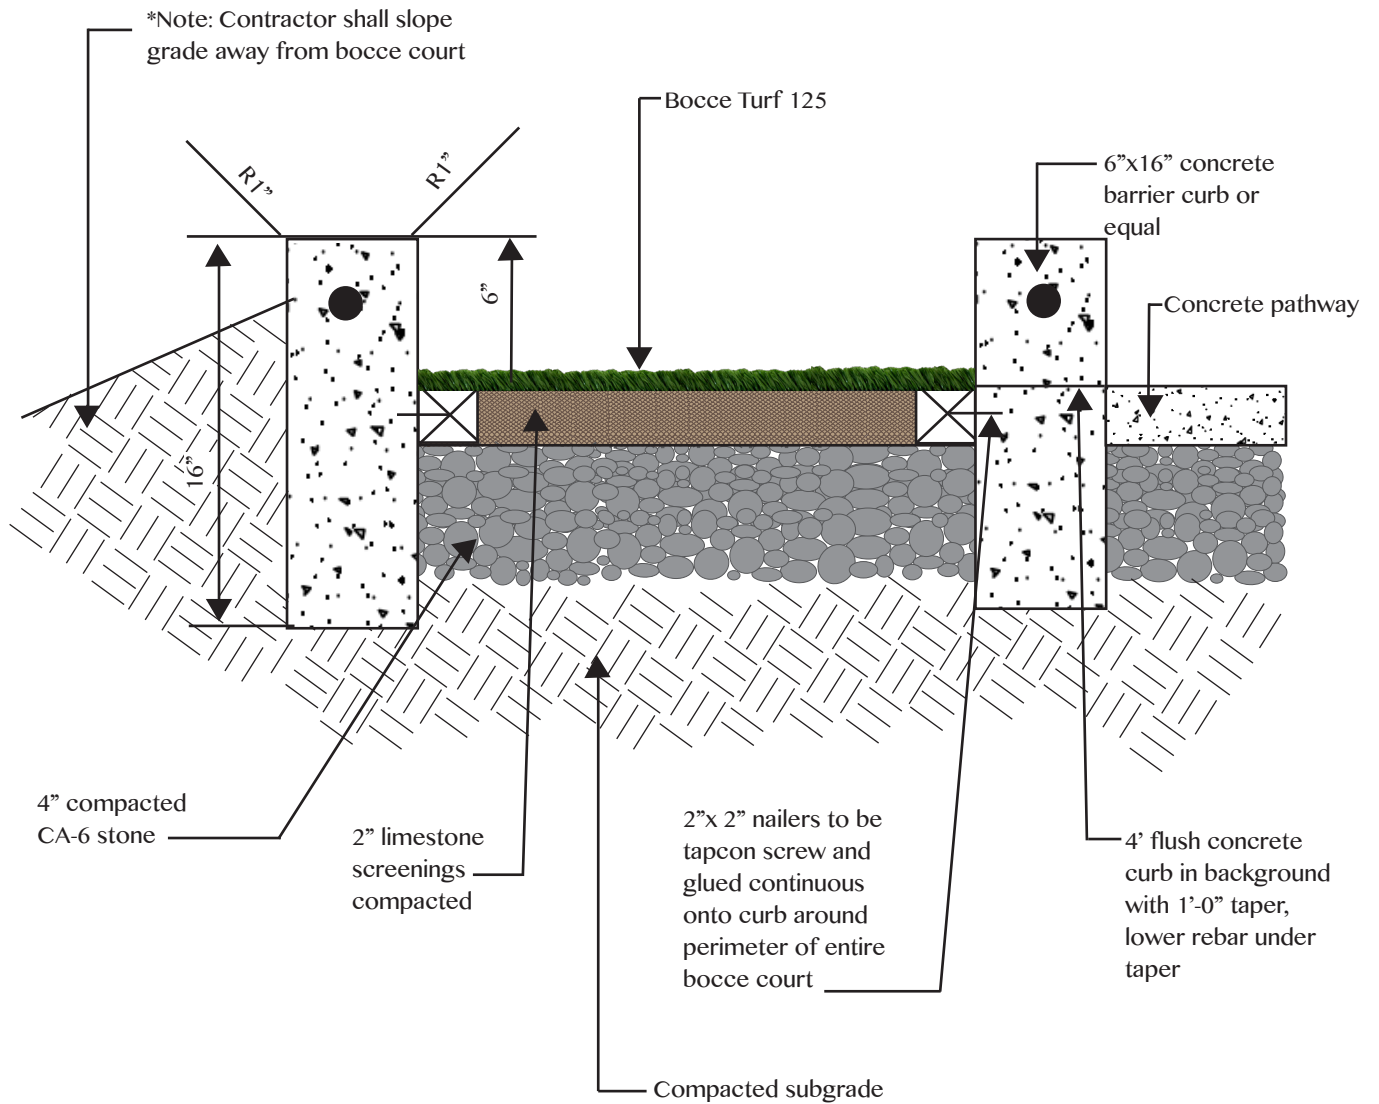

PERFECT TURF® DETAIL

Bocce Court

Perfect Turf

NOT TO SCALE

2015 © Perfect Turf LLC, Wood Dale, IL
Contact: 888-796-8873 or visit www.perfectturfinc.com for additional information

BBC 1